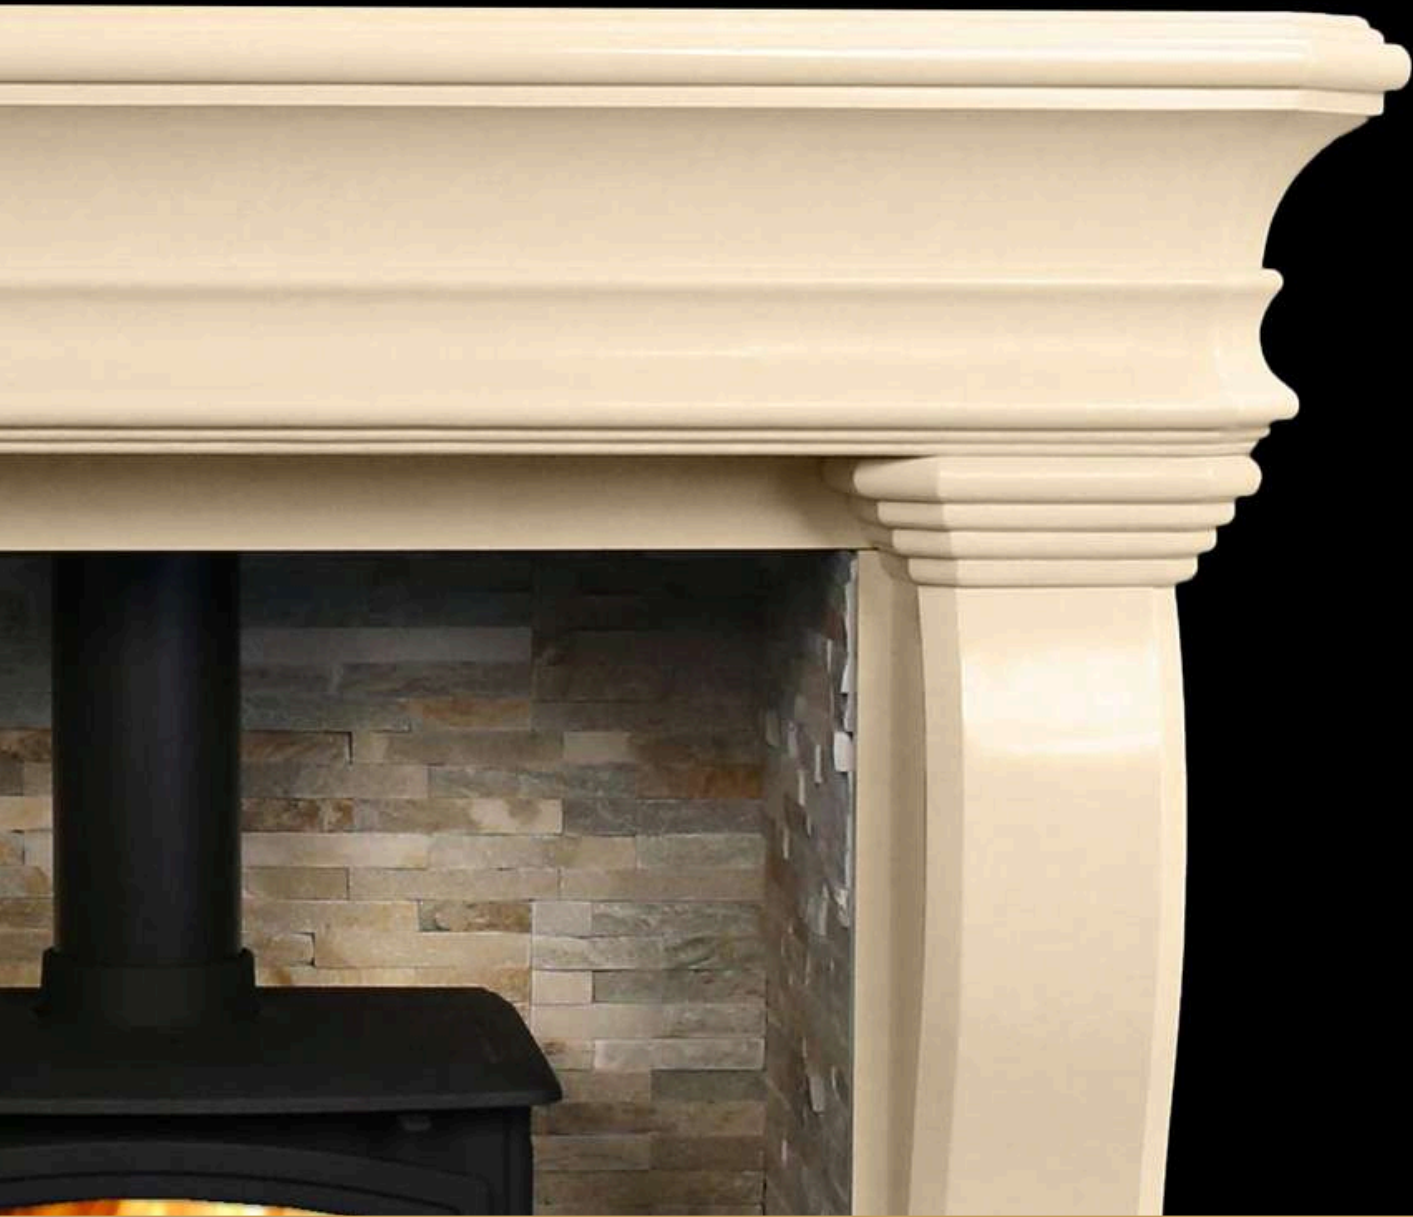

**Featured**

*Polar white arched overmantle*

*Polished granite slip set*

*Cream brick fireproof board*

*30mm honed black hearth*

*Arada Ecoburn 5 Widescreen*

*The Carlingford*  
*Ivory Cream (Polished)*

Details