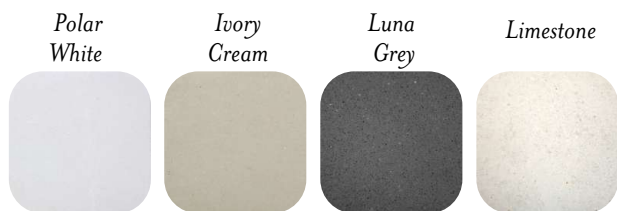

*The Estada*  
Polar White (Polished)

**Featured**  
Silver grey chamber tiles  
20mm polished hearth  
Mazona Shelbourne 5kW

**Details**

Clean lines and a generous mantle shelf will make the Estada stand out as a sophisticated focal point in your home.