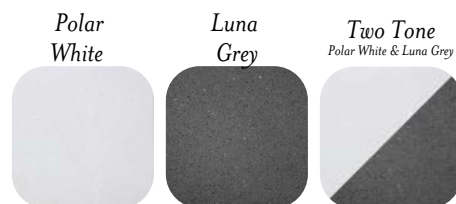

\*Pre Order Only

*The Antoinette*  
Polar White (Polished)

**Featured**  
Black back panel  
Black granite hearth  
Evonic Brooklyn C1 Chrome

**Details**

Available in luna grey & polar white this simplistic surround has stepped details on the mantle and pillars to add depth.